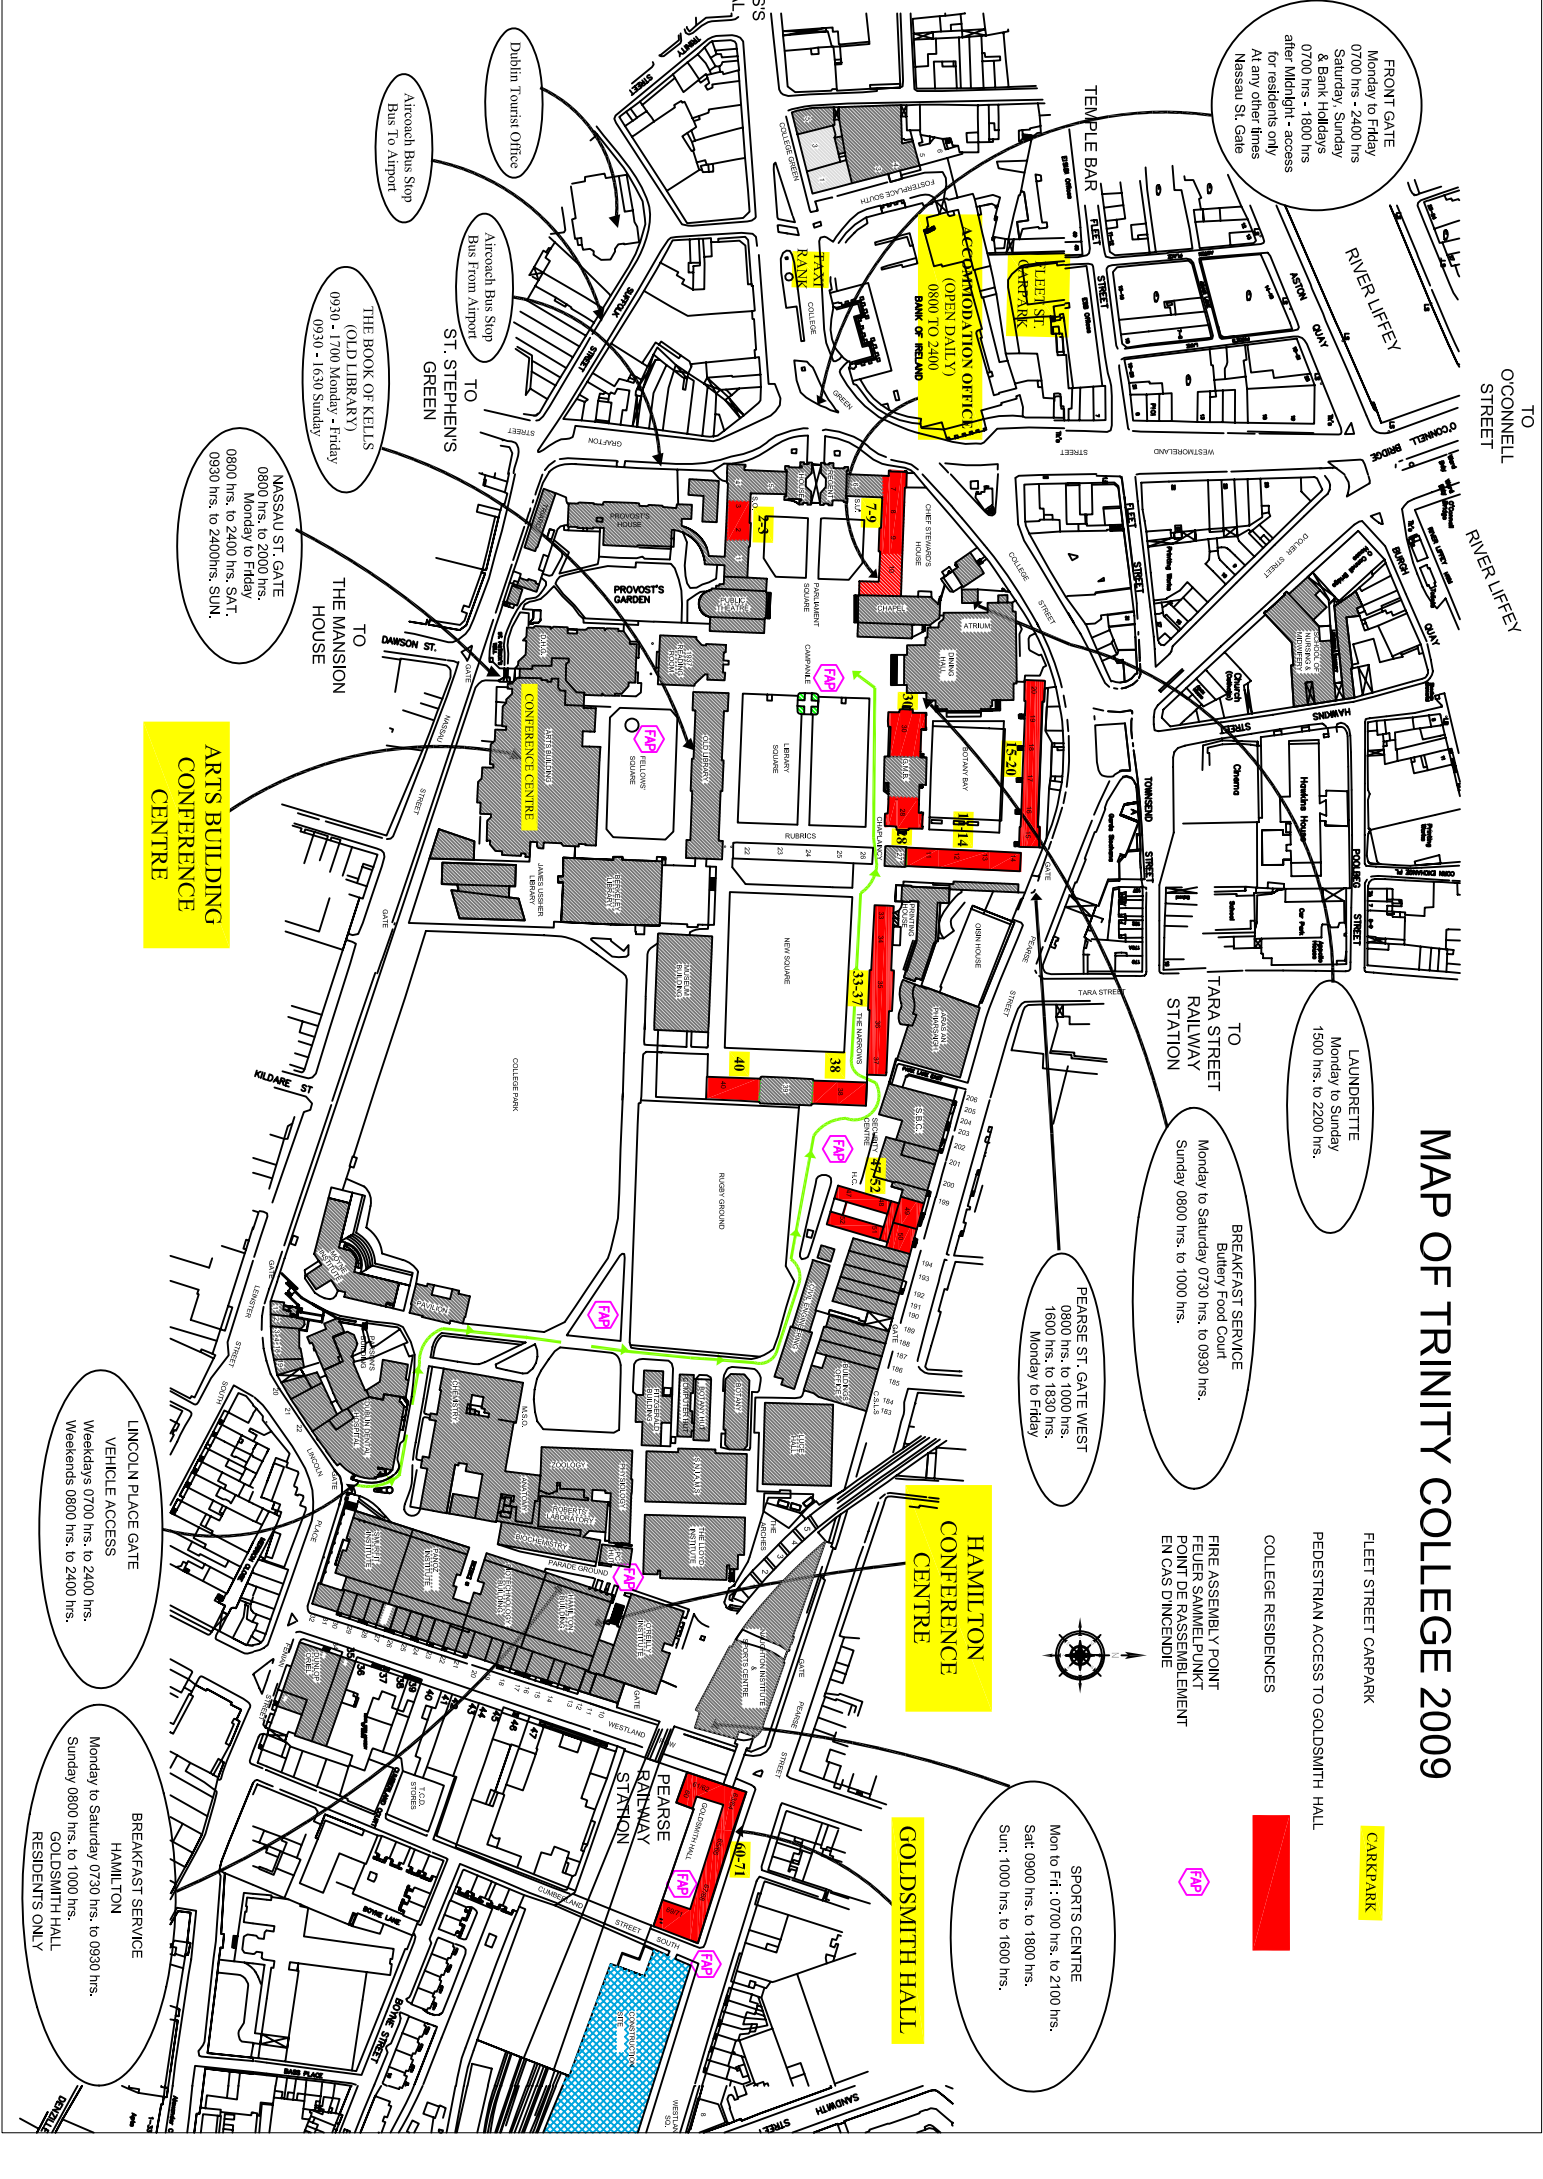

MAP OF TRINITY COLLEGE 2009

TO
O'CONNELL
STREET

RIVER LIFEY

ACCOMMODATION OFFICE
(OPEN DAILY)
0800 TO 2400

LAUNDRETTE
Monday to Sunday
1500 hrs. to 2200 hrs.

BREAKFAST SERVICE
Buttery Food Court
Monday to Saturday 0730 hrs. to 0930 hrs.
Sunday 0800 hrs. to 1000 hrs.

PEARSE ST. GATE WEST
0800 hrs. to 1000 hrs.
1600 hrs. to 1830 hrs.
Monday to Friday

**HAMILTON
CONFERENCE
CENTRE**

GOLDSMITH HALL

SPORTS CENTRE
Mon to Fri: 0700 hrs. to 2100 hrs.
Sat: 0900 hrs. to 1800 hrs.
Sun: 1000 hrs. to 1600 hrs.

FLEET STREET CARPARK

PEDESTRIAN ACCESS TO GOLDSMITH HALL

COLLEGE RESIDENCES

FIRE ASSEMBLY POINT
FEUER SAMMELPUNKT
POINT DE RASSEMBLEMENT
EN CAS D'INCENDIE

**THE BOOK OF KELLS
(OLD LIBRARY)**
0930 - 1700 Monday - Friday
0930 - 1630 Sunday

NASSAU ST. GATE
0800 hrs. to 2000 hrs.
Monday to Friday
0800 hrs. to 2400 hrs. SAT.
0930 hrs. to 2400hrs. SUN.

**ARTS BUILDING
CONFERENCE
CENTRE**

LINCOLN PLACE GATE
VEHICLE ACCESS
Weekdays 0700 hrs. to 2400 hrs.
Weekends 0800 hrs. to 2400 hrs.

BREAKFAST SERVICE
HAMILTON
Monday to Saturday 0730 hrs. to 0930 hrs.
Sunday 0800 hrs. to 1000 hrs.
GOLDSMITH HALL
RESIDENTS ONLY

Dublin Tourist Office
Approach Bus Stop
Bus to Airport

Approach Bus Stop
Bus From Airport
TO
ST. STEPHENS
ST. GREEN

TO
THE MANSION
HOUSE